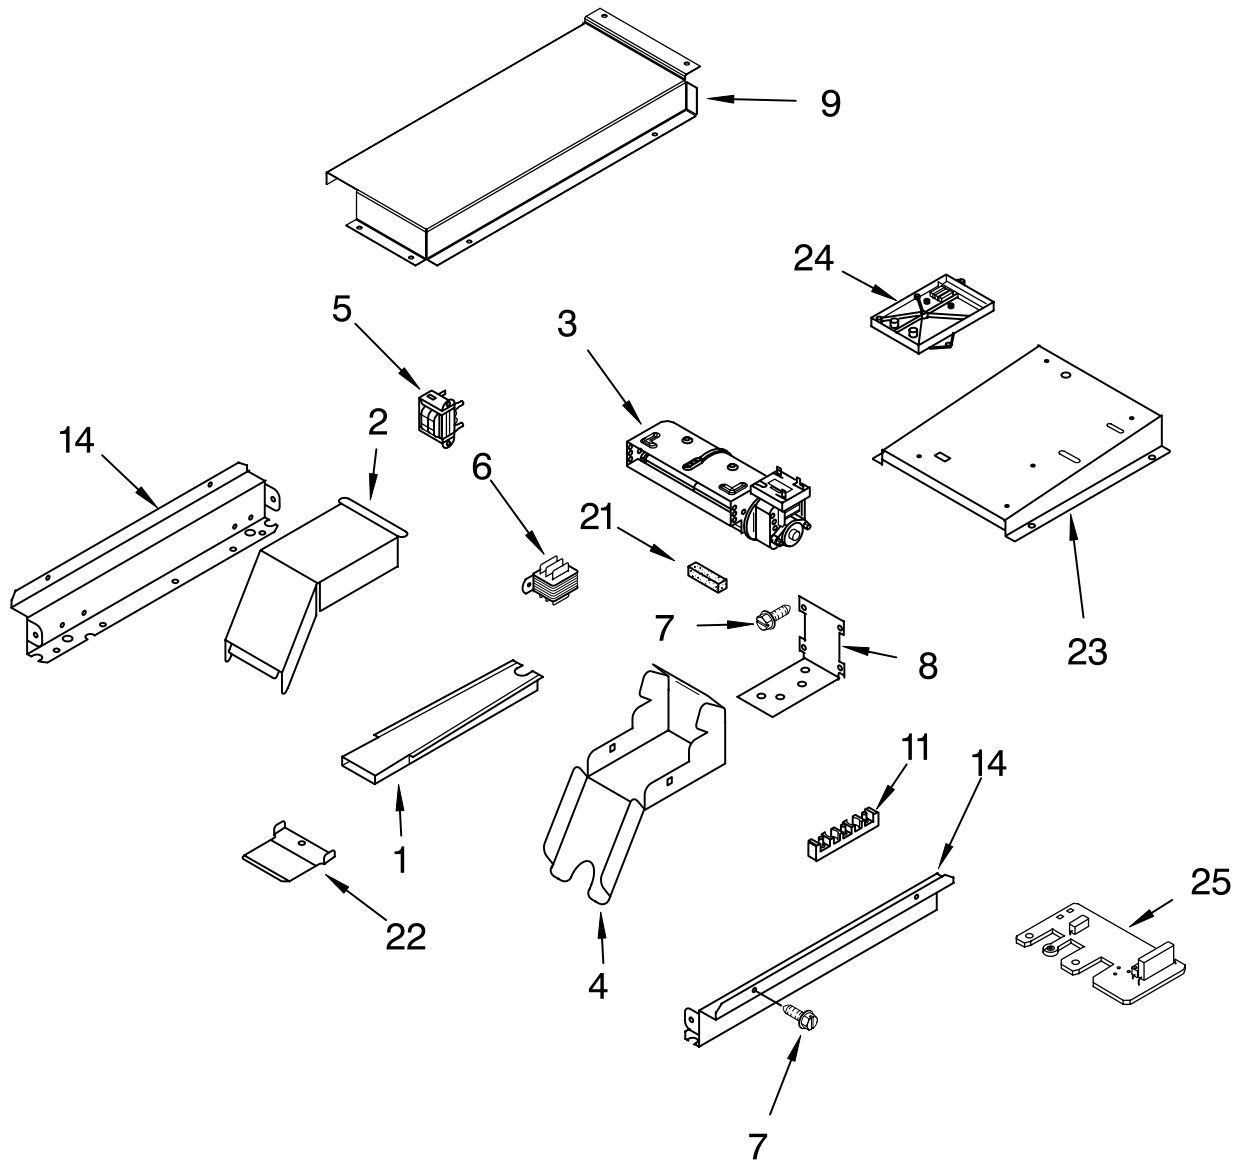

TOP VENTING PARTS

For Model:KDRP463LSS04
(Stainless Steel)

Illus. No.	Part No.	DESCRIPTION	Illus. No.	Part No.	DESCRIPTION	Illus. No.	Part No.	DESCRIPTION
1	4451759	Vent, Exhaust	6	8300642	Transformer, Control	22	4452489	Deflector, Vent Box
2	4451438	Elbow, Vent-Top	7	4449809	Screw, 8-18 x 3/8	23	8301489	Bracket, Control Mounting
3	8300223	Blower 60MM	8	4455352	Bracket, Blower	24	8300795	Control, Zodiac
	4449809	Screw (4)	9	8301632	Box, Blower	25	4451985	Suppressor
	3400015	Screw (1)	11	4449868	Block, Terminal		3400080	Screw (4)
4	4451752	Elbow, Vent-Bottom	14	4452442	Side, Control Top			
5	6610122	Transformer, Light	21	4451758	Seal, Foam			

FOR ORDERING INFORMATION REFER TO PARTS PRICE LIST